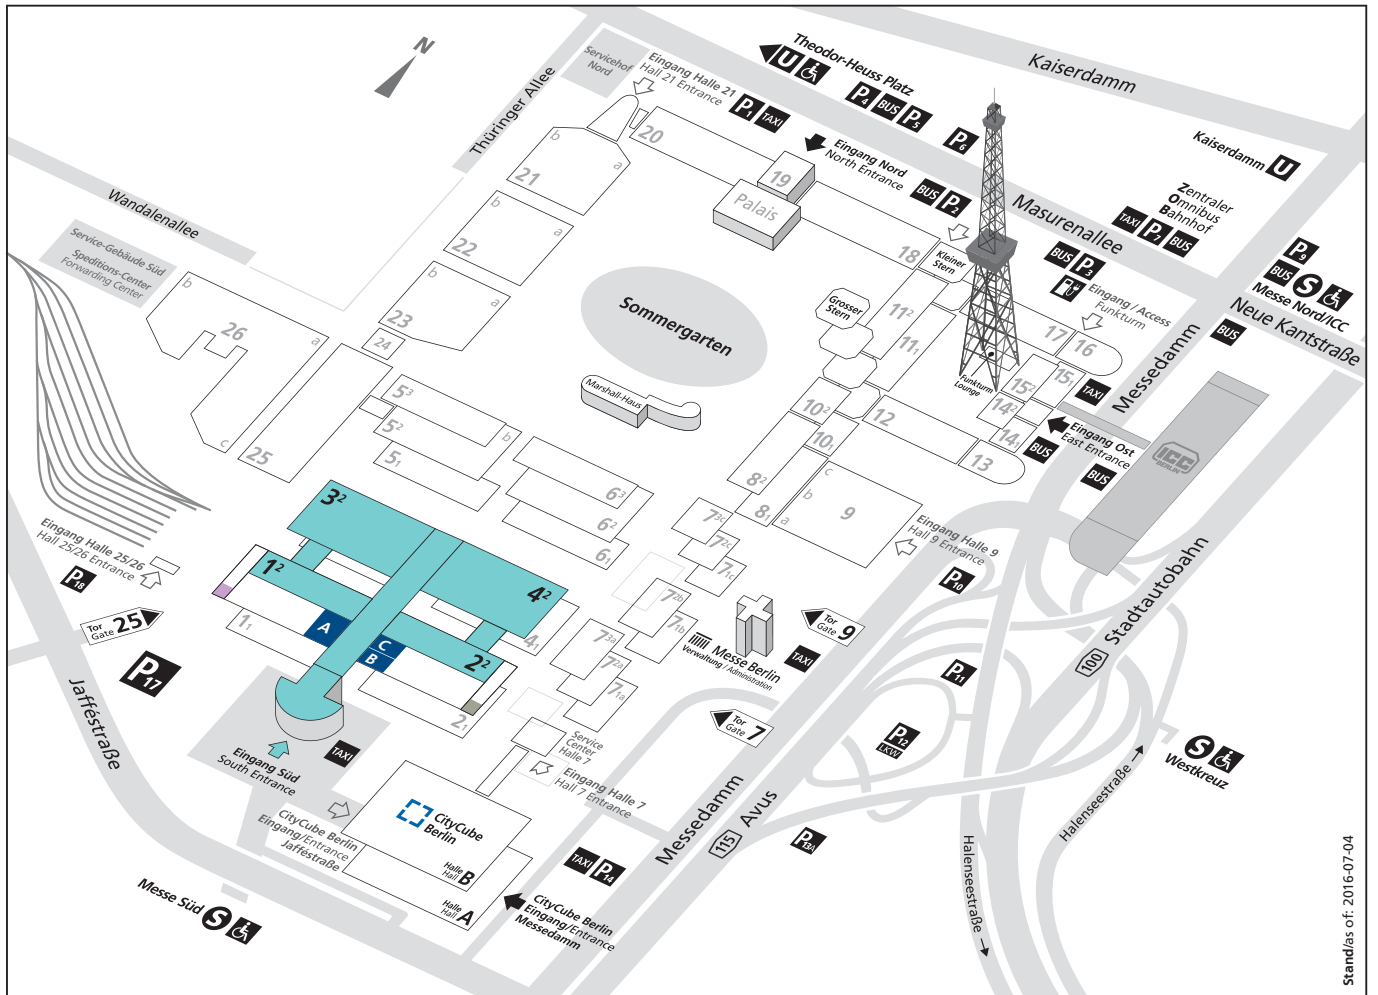

Messegelände | Exhibition Ground

conhIT - Connecting Healthcare IT
25. – 27. April 2017

Stand/as of: 2016-07-04

-  Eingang Süd | South Entrance
-  Kongress | Congress
-  Messe | Trade Fair
-  Akademie | Academy
-  PR-Raum | PR-Room